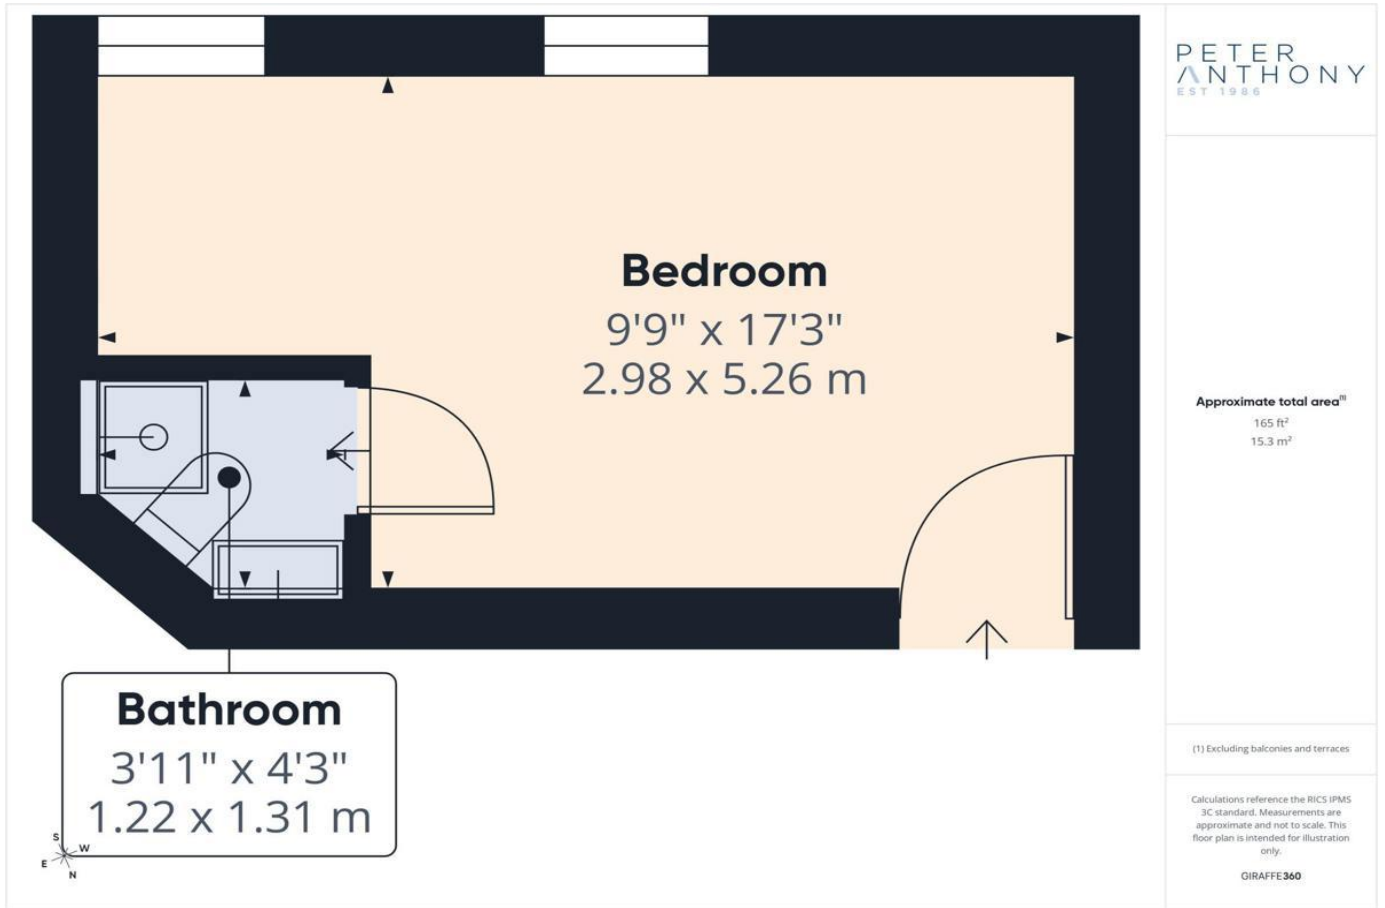

x1 Chapel Street, 272 - 280 Chapel Street, Salford, Greater Manchester, M3 5JZ

Contact your local branch today for more information on this property:

1 1, 1, 1, 1, www.bella-properties.co.uk

These particulars, whilst believed to be accurate are set out as a general outline only for guidance and do not constitute any part of an offer or contract. Intending purchasers should not rely on them as statements of representation of fact, but must satisfy themselves by inspection or otherwise as to their accuracy. No person in this firms employment has the authority to make or give any representation or warranty in respect of the property.